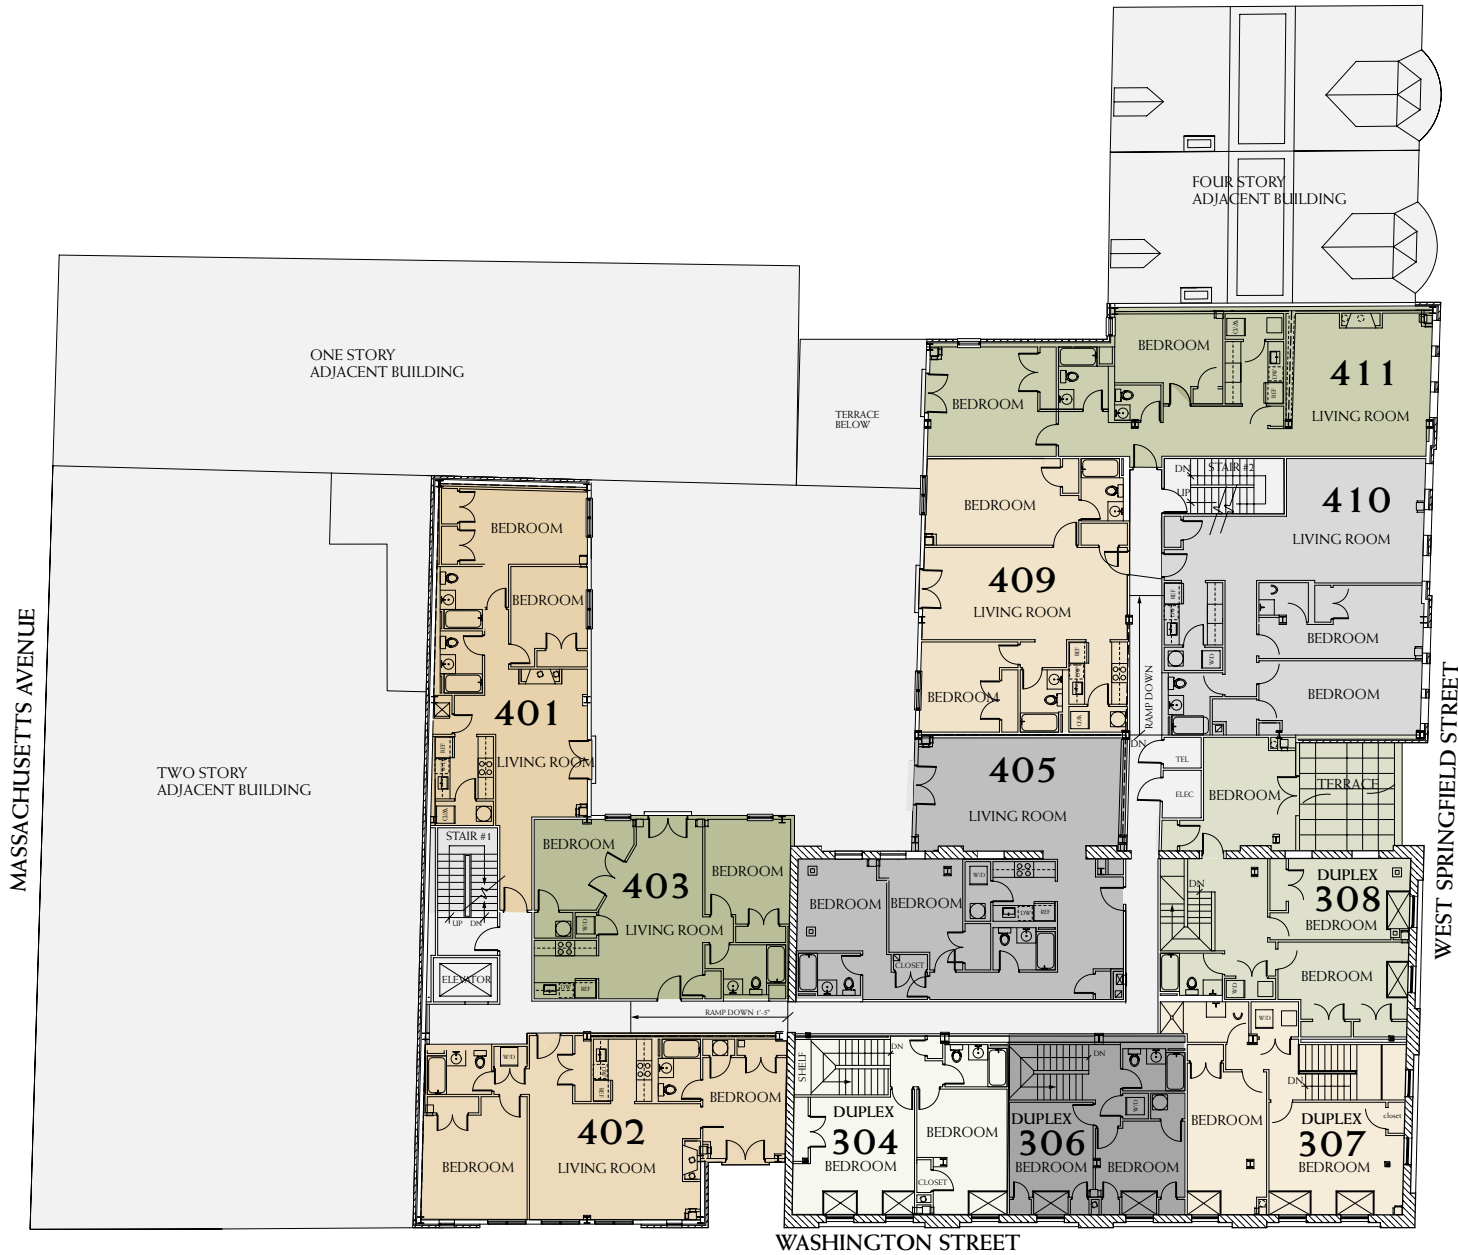

FOURTH FLOOR

Common Areas		
401	974 sq'	Fireplace
402	1,126 sq'	Fireplace
403	814 sq'	2/1
405	1,260 sq'	2/2
409	1,000 sq'	2/2
410	1,158 sq'	2/1.5
411	1,215 sq'	2/1.5 Fireplace
Duplex		
304	632 sq'	2nd Level/4th fl
Duplex		
306	587 sq'	2nd Level/4th fl
Duplex		
307	793 sq'	2nd Level/4th fl
Duplex		
308	938 sq'	2nd Level/4th fl

Note: The developer reserves the right to substitute any item(s) in this specification with an equal or better quality. Not to scale, reduced, but room dimensions are accurate.